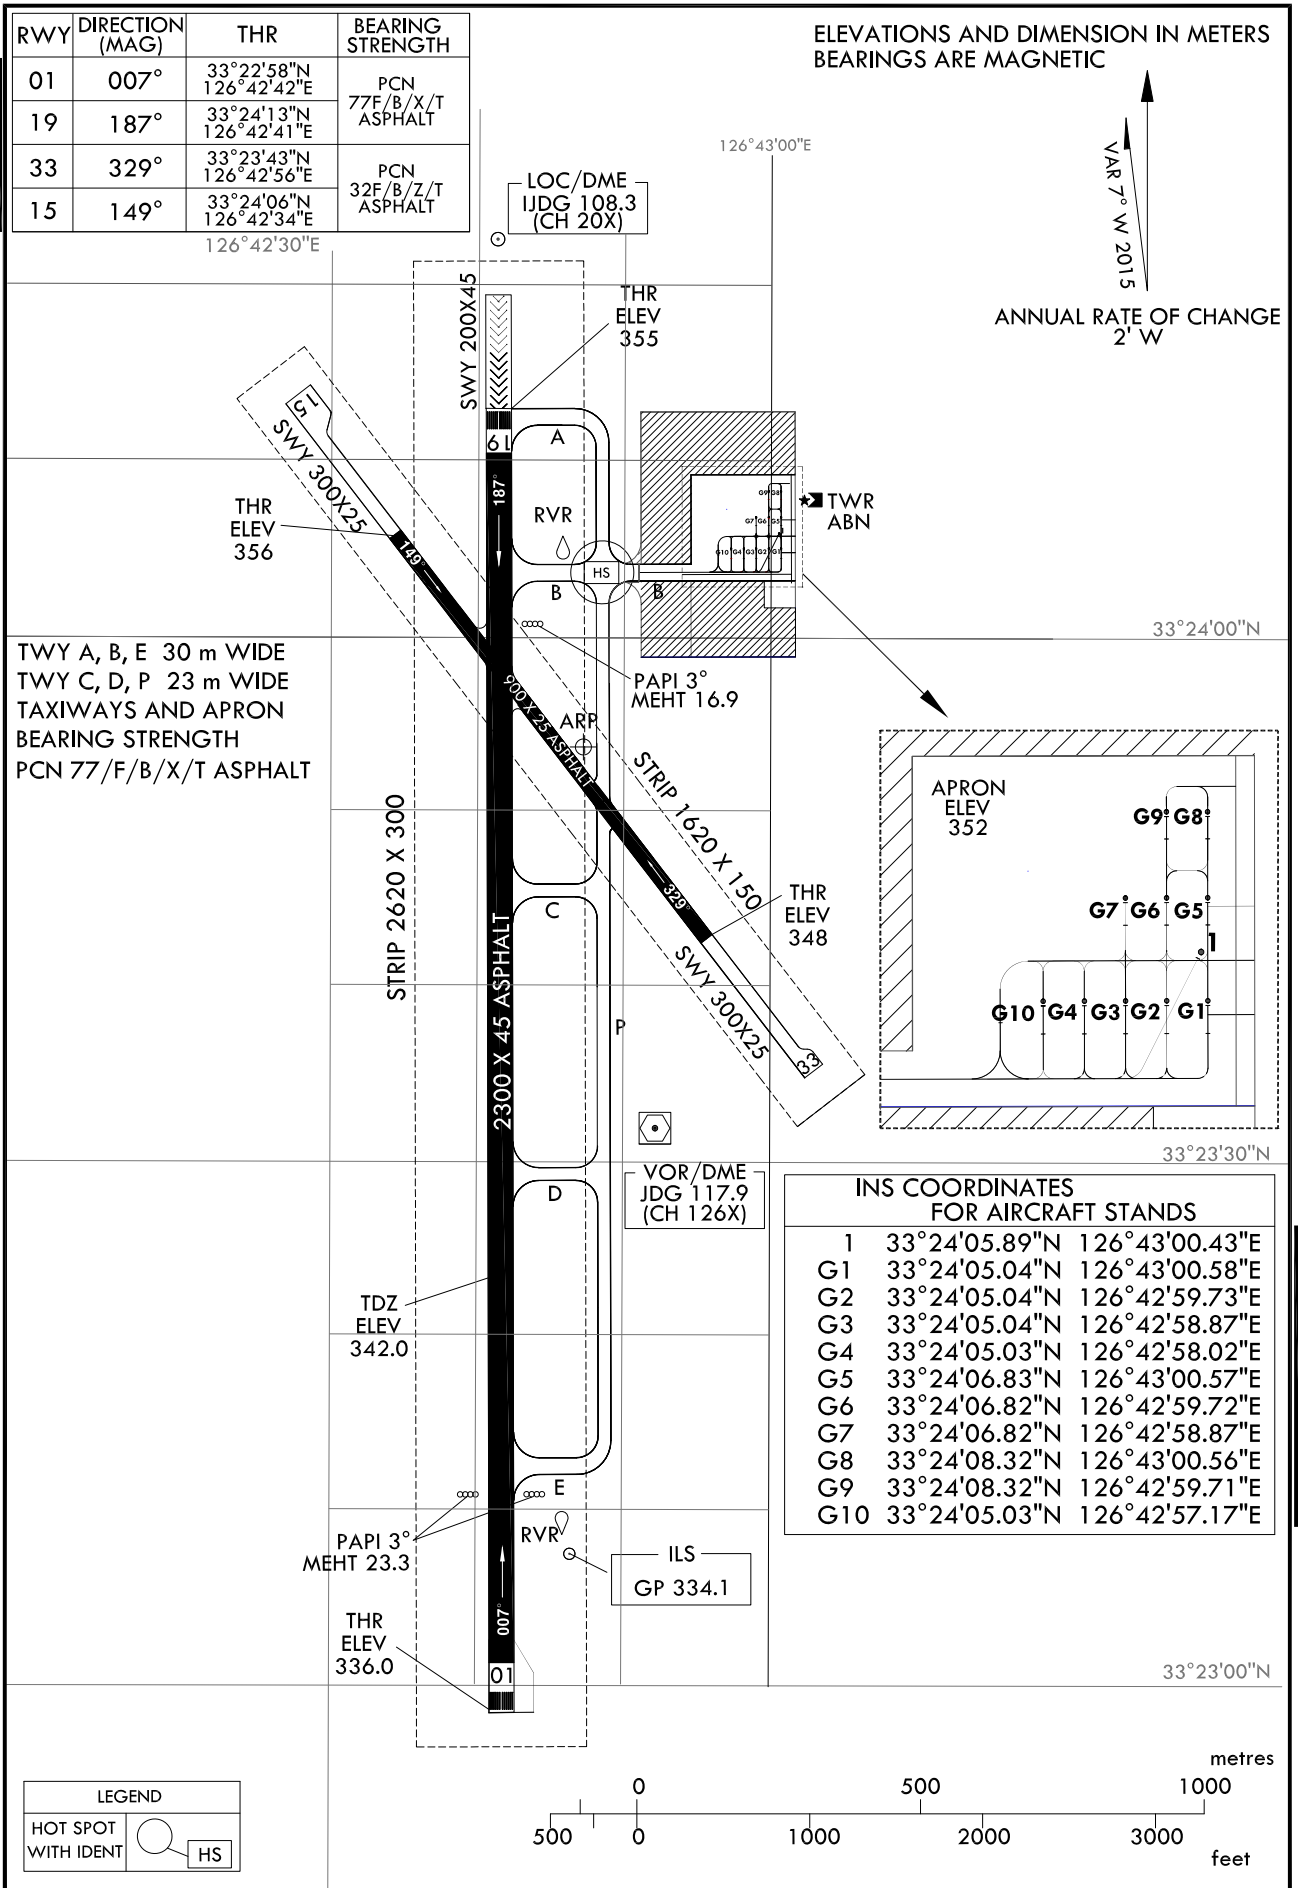

AERODROME CHART - ICAO

33°23'54"N
126°42'47"E

ELEV 358 m

TWR 124.35
GND 121.95

JEJU / Jeongseok

Change : Amended coordinate format.

LIGHTING AND
MARKING CHART

JEJU / Jeongseok